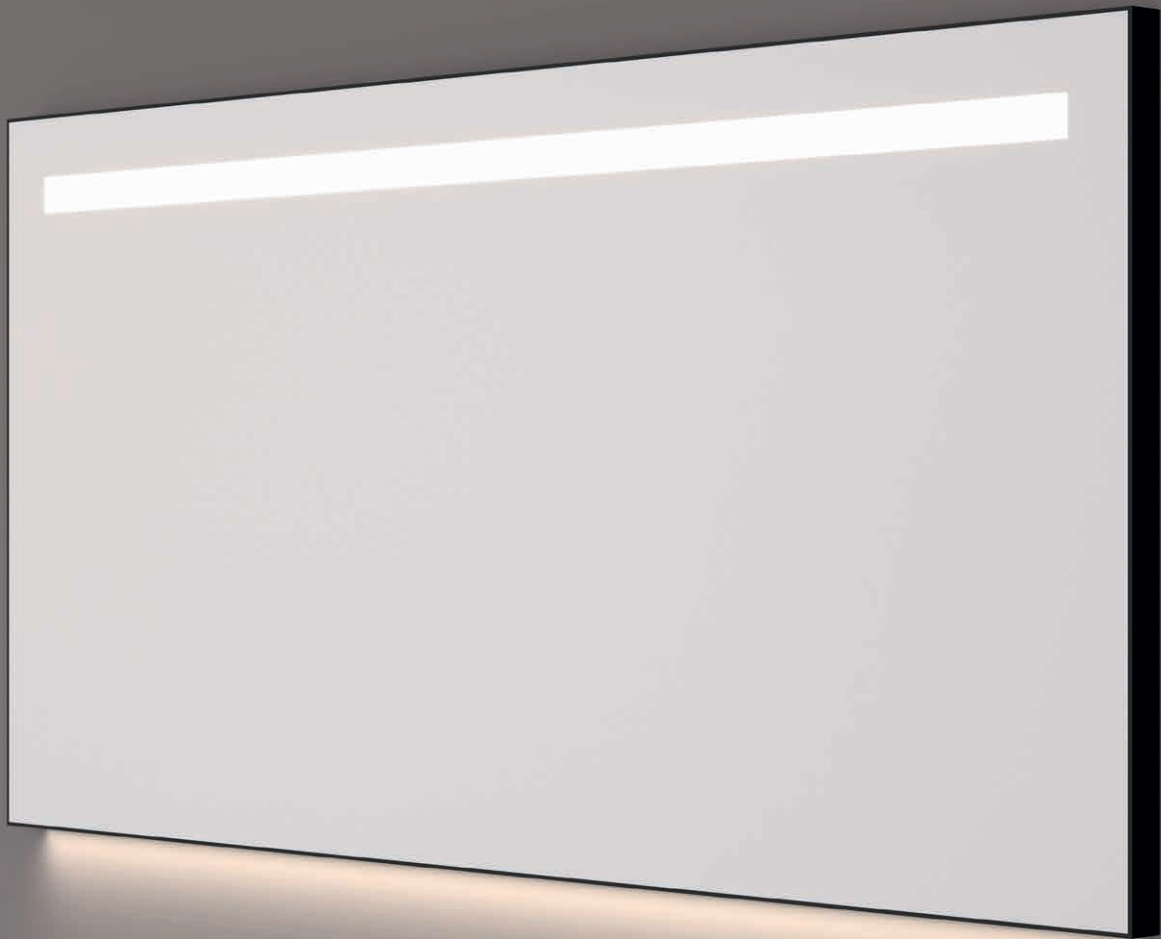

Maatwerk spiegel in mat zwart met horizontale LED baan
en indirecte verlichting onder

Vanaf
€ 830,-
*excl BTW

Specificaties

4000K neutraal helder witte verlichting

Inclusief ophang set

Verpakking houten krat > 200 cm € 35,-

Markering veiligheid

2 jaar garantie

Franco levering Nederland

Certificaat spatwaterdicht

Levertijd ± 6-8 weken