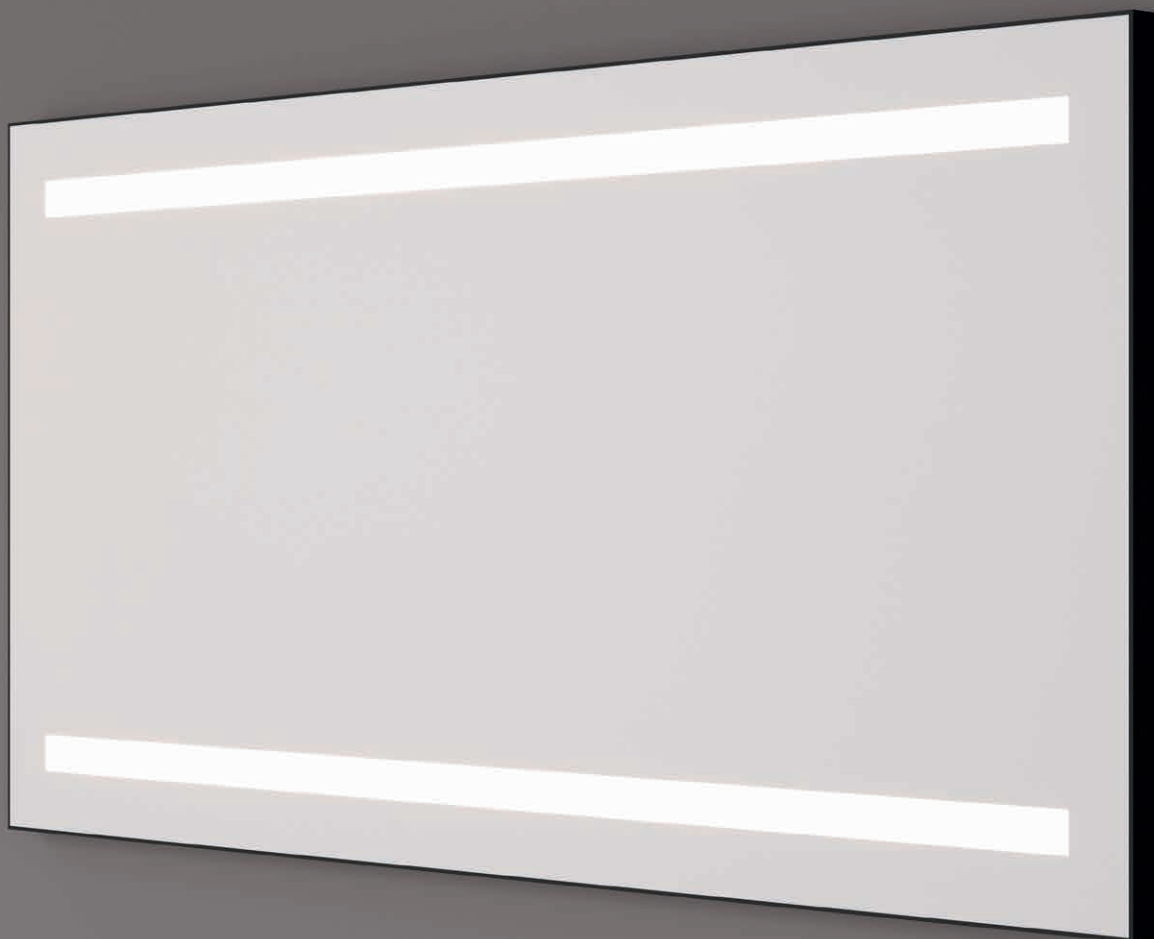

## Notities

---

---

---

---

---

---

Maatwerk spiegel in mat zwart met 2 horizontale LED banen